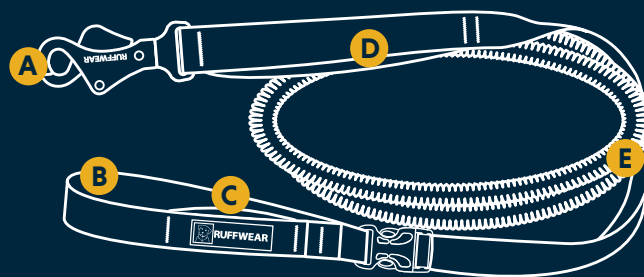

Roamer™ Leash

a stretch webbing leash that can be hand-held or waist-worn

KEY FEATURES

- A** Talon Clip™ is strong, secure and ergonomically designed for one-handed attachment
- B** Adjustable padded handle and side release buckle with aluminum uniloop. Can be hand-held, waist-worn or secured around a tree or post
- C** Convenient accessory loop for pickup bags or small clip-on items
- D** Traffic handle offers quick restraint
- E** Ruffwear's Wavelength™ webbing absorbs shock

GREAT COMPANION: Hoopie™ Collar

SIZING

5.5-7 ft (1.7-2.1 m)

7.3-11 ft (2.2-3.4 m)

Materials

- Mesh
- Closed cell foam
- 25 mm Engineered Polypropylene Webbing
- 25 mm Side Release Buckle with 6061 T-6 Aluminum Uniloop
- Silicone logo label
- Made in Vietnam